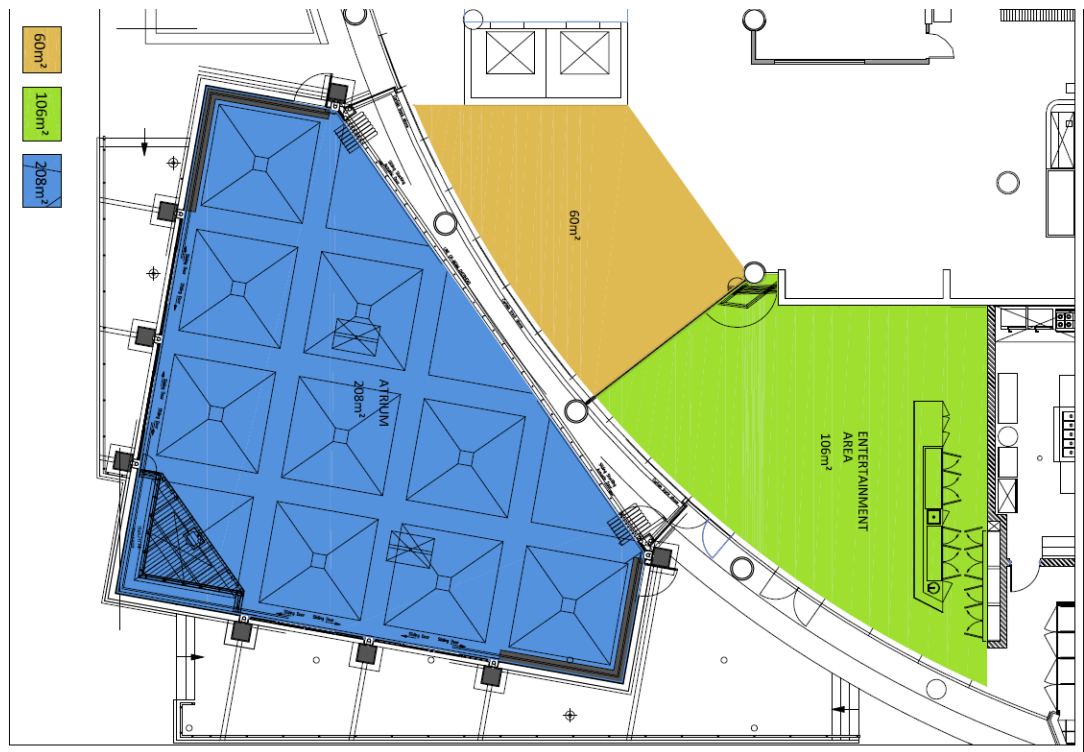

## Area A

208 SQM

### Banqueting Style

183 cm wide round table  
80 max people

### Banqueting Style

183 cm wide round table  
50 max people

### Banqueting Style

183 cm wide round table  
40 max people